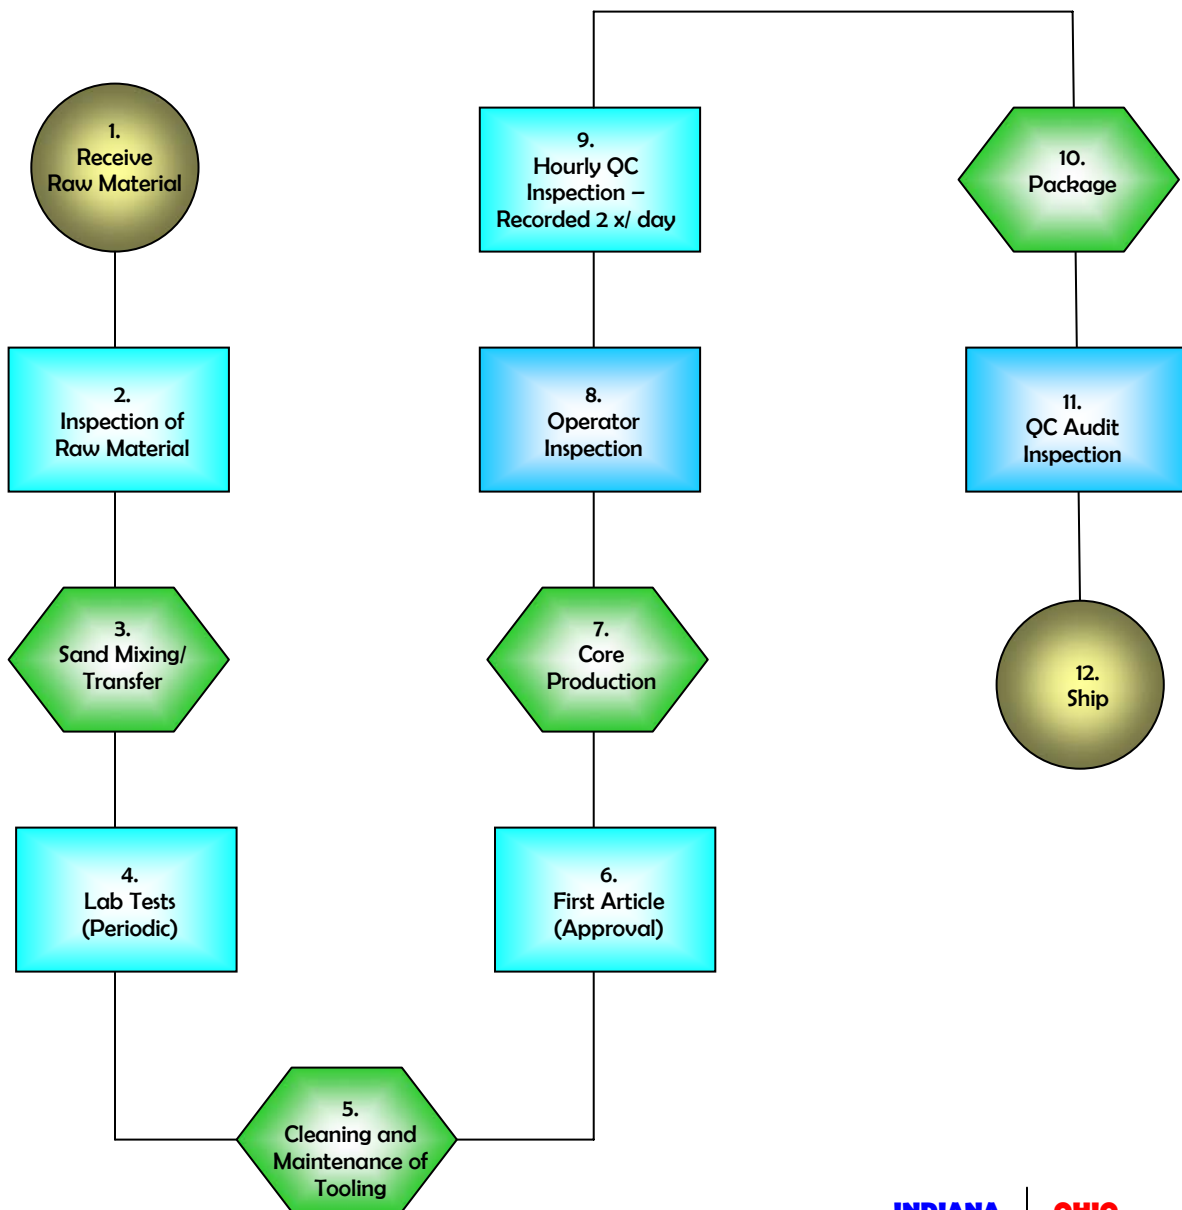

Core Production and Quality Process

Data Flow Diagram

INDIANA
 502 Old U.S. Hwy 30 East
 Bourbon, IN 46504
 Phone (574) 342-2673
 Fax (574) 342-5018
sales@shellsinc.com

OHIO
 1245 S. Cleveland
 Massillon Rd.,
 Copley, Ohio 44321
 TEL (330) 808-5558
sales@shellsinc.com